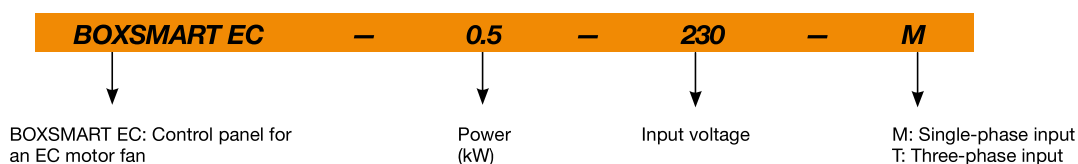

BOXSMART EC

Control panel for an EC motor fan

The BOXSMART EC control panel includes:

- Variable frequency drive programmed at 50 Pa and highly accurate differential pressure probe.
- External connection for the control panel to be used exclusively by firefighters.
- Magnetic thermal switch.
- Status indicator lamp: Ready, Alarm, Fire and Run.
- Built-in control panel with TEST selector for maintenance and selector to be used exclusively by firefighters 0-AUTO-MANUAL.
- Operating procedures in safe mode in the case of failure of the differential pressure probe and automatic reset of the system in case of failure.
- Connection of status signals using free power contacts (FAULT, START and FIRE ACTIVATION) and connection to BMS systems via RTU Modbus for monitoring the equipment.
- Memory of the last activation state for greater security, resettable from the RESET selector on the control panel or by external signal.

- External connection for daily ventilation use through SI-CALENDAR accessory.
- Metal casing with lock with key and with IP66 protection.
- Capable of managing asynchronous motors, IPM or RM.
- Ready to operate and perform its function of pressure control.
- Only the power supply, the impulsion fan and the fire signal need to be connected.
- Different input voltage ranges and power on demand.

Options:

- BOXSMART EC: control panel for an EC motor fan.
- BOXSMART: control box for a fan.
- BOXSMART II: control panel with backup fan.
- BOXSMART FLAP: control panel with damper fan.

Order code

Technical characteristics

Model	Power (kW)	Power supply (V) (Hz)	Outlet (V)	Max. Output current (A)	Size	Measurements (length x width x depth)	Approx. weight (Kg)
BOXSMART EC-0.5-230V 50/60HZ-M-M	0.5	200 a 240 V 50/60 Hz	230 V 50/60 Hz	1.5	1	300x400x200	10
BOXSMART EC-1.1-400V 50/60HZ-T-T	1.1	380 a 480 V 50/60 Hz	400 V 50/60 Hz	2.0	1	300x400x200	10