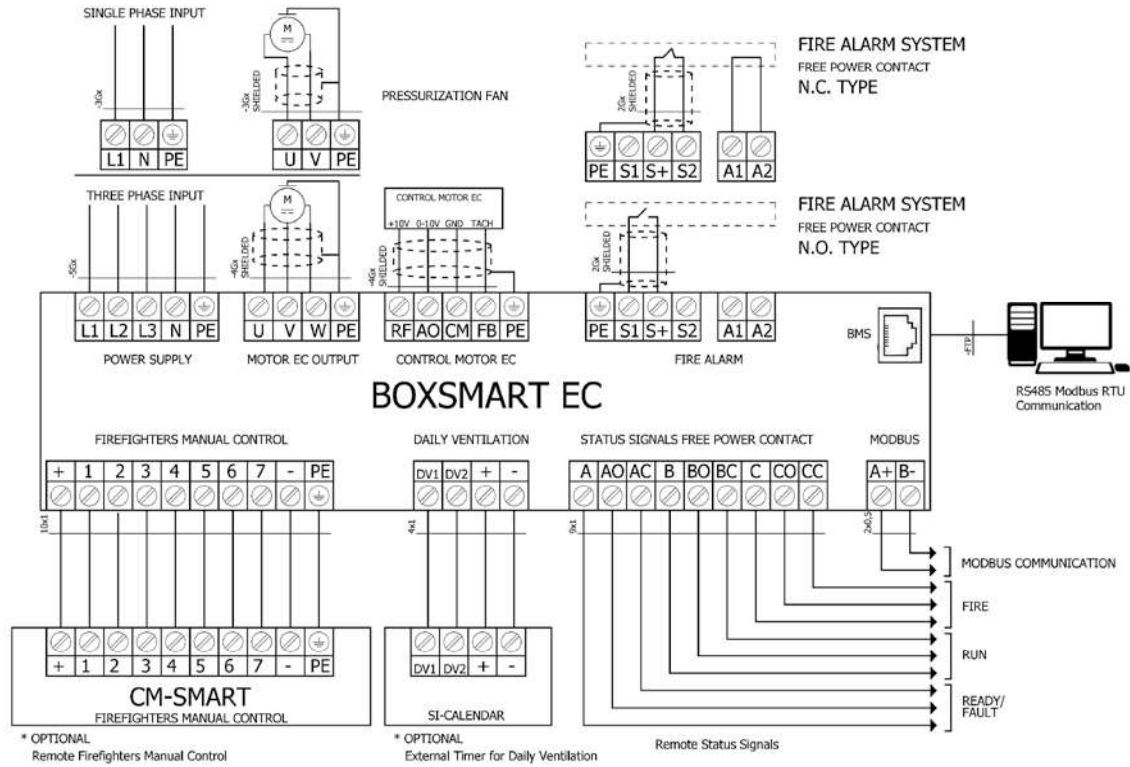

BOXSMART EC

Control panel for an EC motor fan

The BOXSMART EC control panel includes:

- Variable frequency drive programmed at 50 Pa and highly accurate differential pressure probe.
- External connection for the control panel to be used exclusively by firefighters.
- Magnetic thermal switch.
- Status indicator lamp: Ready, Alarm, Fire and Run.
- Built-in control panel with TEST selector for maintenance and selector to be used exclusively by firefighters 0-AUTO-MANUAL.
- Operating procedures in safe mode in the case of failure of the differential pressure probe and automatic reset of the system in case of failure.
- Connection of status signals using free power contacts (FAULT, START and FIRE ACTIVATION) and connection to BMS systems via RTU Modbus for monitoring the equipment.
- Memory of the last activation state for greater security, resettable from the RESET selector on the control panel or by external signal.

Options:

- BOXSMART EC: control panel for an EC motor fan.
- BOXSMART: control box for a fan.
- BOXSMART II: control panel with backup fan.
- BOXSMART FLAP: control panel with damper fan.

Order code

Technical characteristics

Model	Power (kW)	Power supply (V) (Hz)	Outlet (V)	Max. Output current (A)	Size	Measurements (length x width x depth)	Approx. weight (Kg)
BOXSMART EC-0.5-230V 50/60HZ-M-M	0.5	200 a 240 V 50/60 Hz	230 V 50/60 Hz	1.5	1	300x400x200	10
BOXSMART EC-1.1-400V 50/60HZ-T-T	1.1	380 a 480 V 50/60 Hz	400 V 50/60 Hz	2.0	1	300x400x200	10

Connections

*All connections are made at the top section of the panel.

Accessories

CM-SMART

SI-CALENDAR